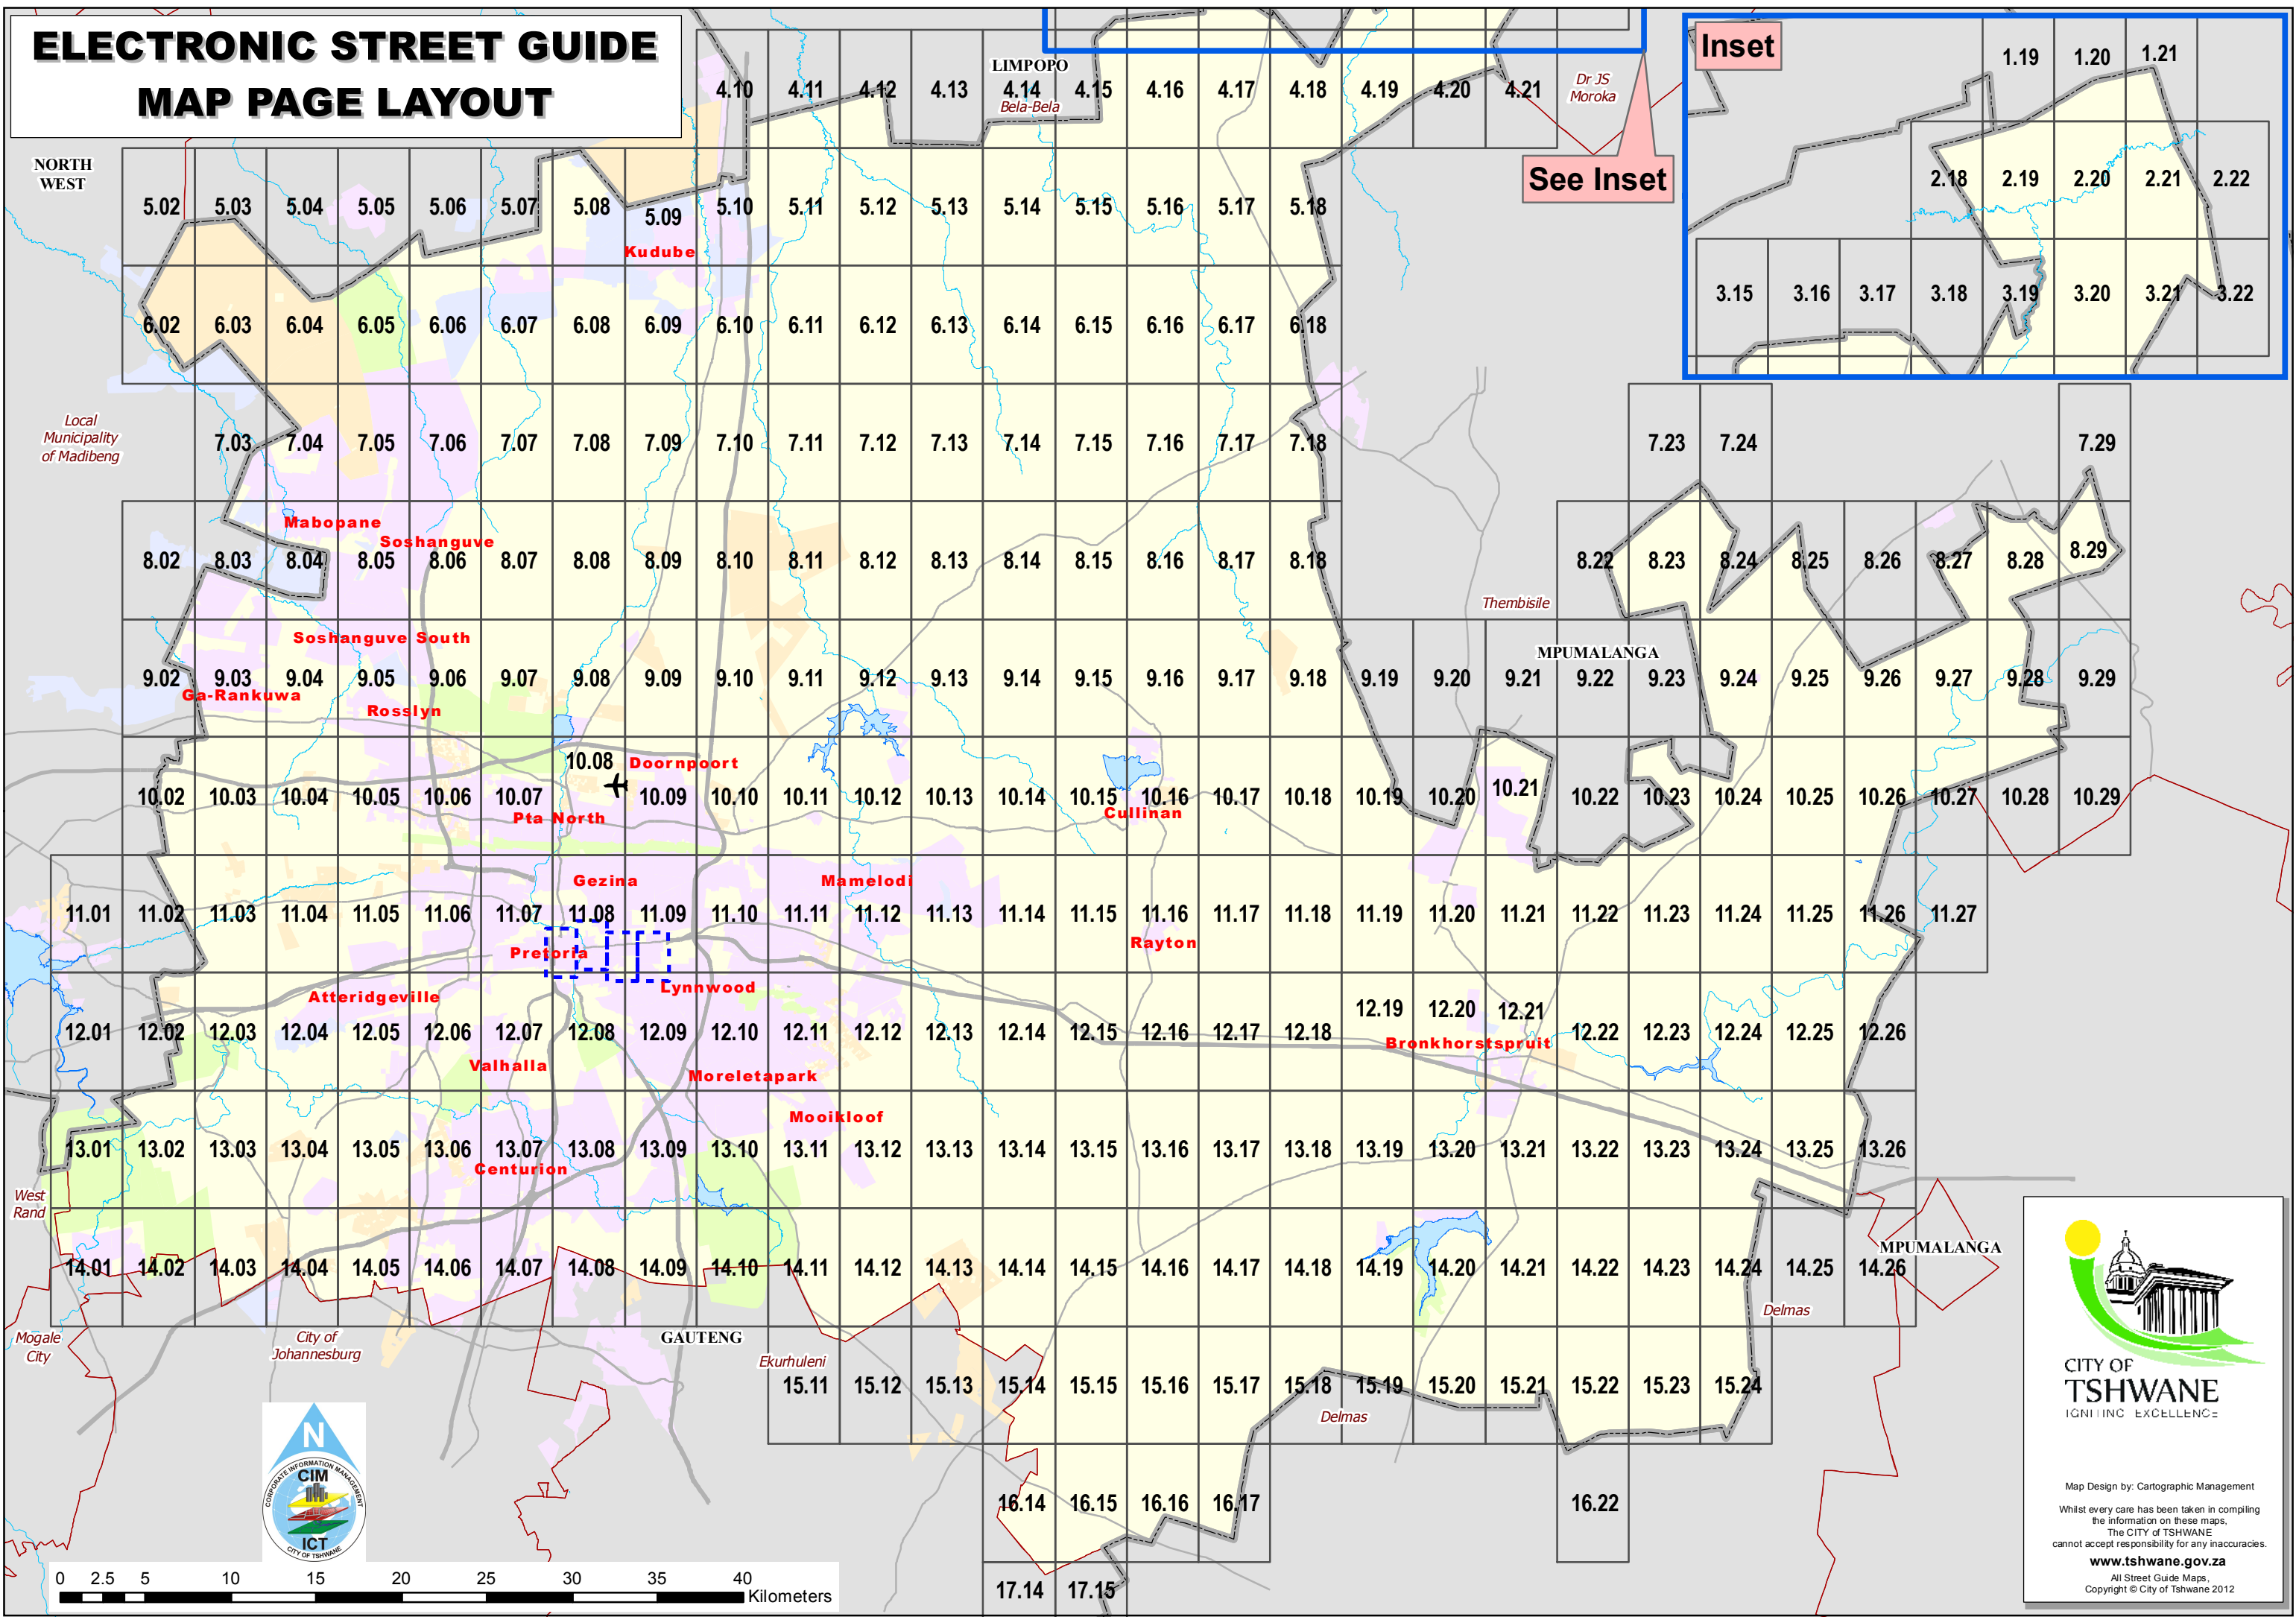

ELECTRONIC STREET GUIDE MAP PAGE LAYOUT

CITY OF TSHWANE
IGNITING EXCELLENCE

Map Design by: Cartographic Management
Whilst every care has been taken in compiling the information on these maps, The CITY OF TSHWANE cannot accept responsibility for any inaccuracies.
www.tshwane.gov.za
All Street Guide Maps,
Copyright © City of Tshwane 2012